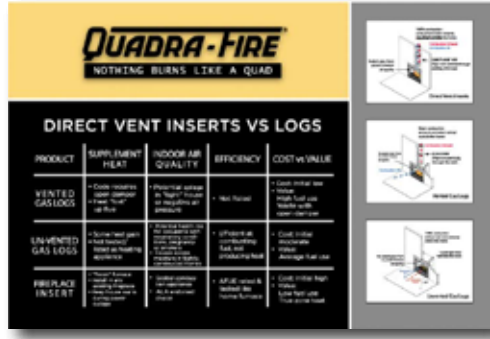

DIRECT VENT VS. GAS LOG SIGN

The Quadra-Fire comparative sign is an effective selling tool when explaining the advantages of direct vent inserts, and the disadvantages of unvented gas logs or vented logs. Emphasizes savings, health, & value. Self-standing table tent. Set of three signs.